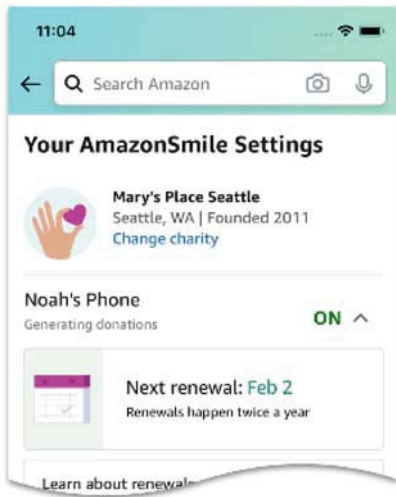

### Why renew AmazonSmile?

**Keep AmazonSmile ON in the app**

Renewals are required twice a year to keep generating donations when you shop in the app.

**Show your support, at no cost to you**

Every renewal period is a chance to show your support for charitable giving.

**Over \$346 million donated worldwide**

Every little bit counts with AmazonSmile. Increase your impact while shopping in the app.

### How to check my AmazonSmile renewal status in the app?

AmazonSmile renewal happens twice a year. To check your current AmazonSmile status or know when the next renewal period will be:

1. Open the Amazon Shopping app on your phone
2. Choose 'Settings' in the main menu (☰)
3. Choose 'AmazonSmile' to see if it's turned ON